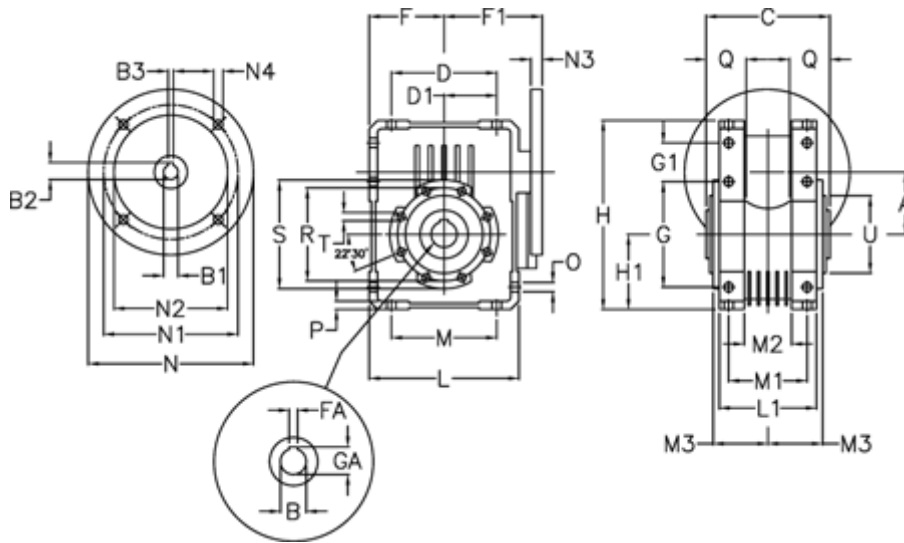

Article number: 392211002374116

Description: Worm Gear with Torque Limiter  
W110 L1-U-23-P100 B14

## Measures

A = 110.1	F = 125	L = 250	N2 = 110	T = M12x19
B = 42	F1 = 151	L1 = 143	N3 = 13	U = 130
B1 E7 = 28	FA = 12	M = 184	N4 = 13	
B2 = 31.3	G = 184	M1 = 115	O = 14	
B3 H9 = 8	G1 = 58	M2 = 69	P = 14	
C = 155	GA = 45.3	M3 = 73	Q = 45	
D = 174	H = 308	N = 160	R = 165	
D1 = 82	H1 = 125	N1 = 130	S = 200	